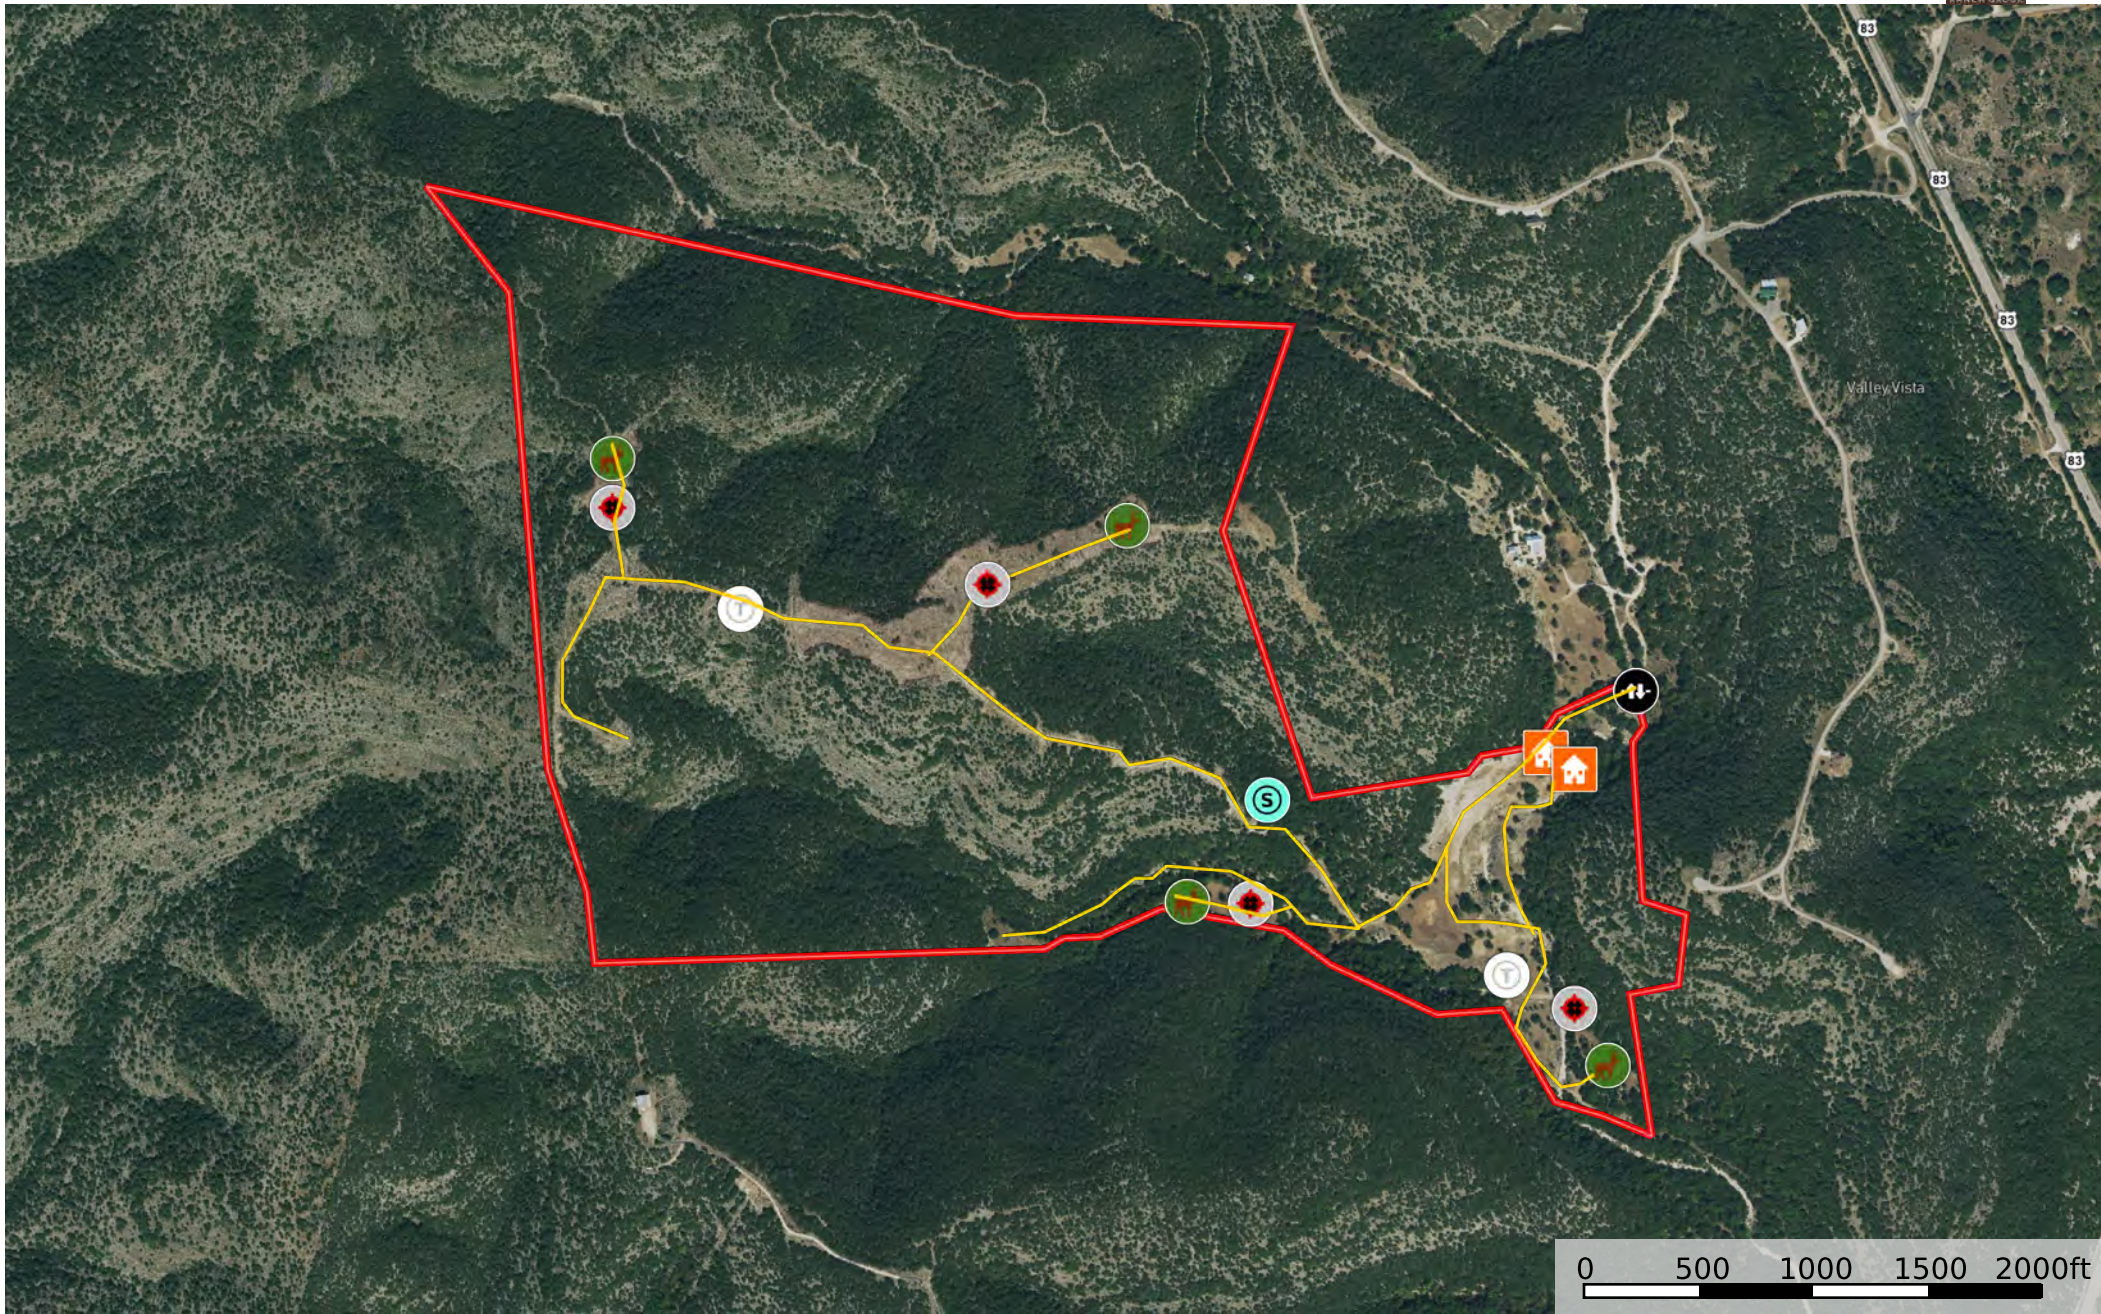

# Concan Valley Ranch

Uvalde County, Texas, 250 AC +/-

- Spring
- House
- Blind
- Feeder
- Trough
- Gate
- Primary Road
- Boundary